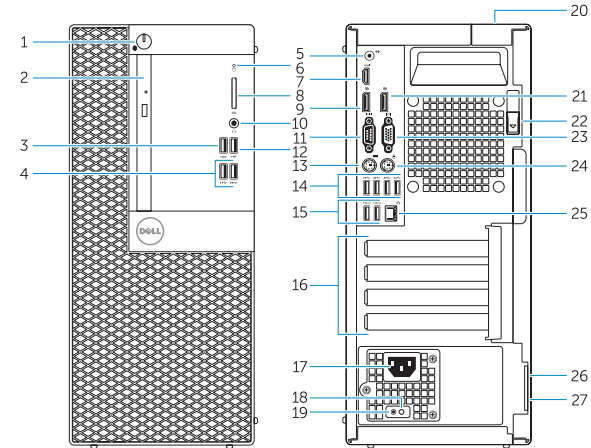

Computer model

计算机型号 | 電腦型號
컴퓨터 모델 | 컴퓨터 모델

OptiPlex 5040 MT
OptiPlex 5040 MT 系列

Locate Dell apps

找到 Dell 应用程序 | 找到 Dell 應用程式
Dell アプリを見つめる | Dell 앱 찾기

Dell Product Registration

Register your computer

注册您的计算机
註冊您的電腦
コンピュータを登録する
컴퓨터 등록

Dell SupportAssist

Check and update your computer

检查和更新您的计算机
檢查並更新您的電腦
コンピュータを確認してアップデートする
컴퓨터 검사 및 업데이트

Features

功能部件 | 功能 | 外觀 | 기능

- Power button/Power light
- Optical-drive bay
- USB 2.0 connector with PowerShare
- USB 3.0 connectors
- Line-out connector
- Hard-drive activity light
- HDMI connector
- Memory card reader (optional)
- DisplayPort connector
- Headphone connector
- Serial connector
- USB 2.0 connector
- PS2/Keyboard connector
- USB 3.0 connectors
- USB 2.0 connectors (Supports Smart Power On)
- Expansion-card slots
- Power connector
- Power-supply diagnostic button
- Power-supply diagnostic light
- Cable-cover lock slot
- DisplayPort connector
- Release latch
- VGA connector (optional)
- PS2/Mouse connector
- Network connector
- Security-cable slot
- Padlock ring